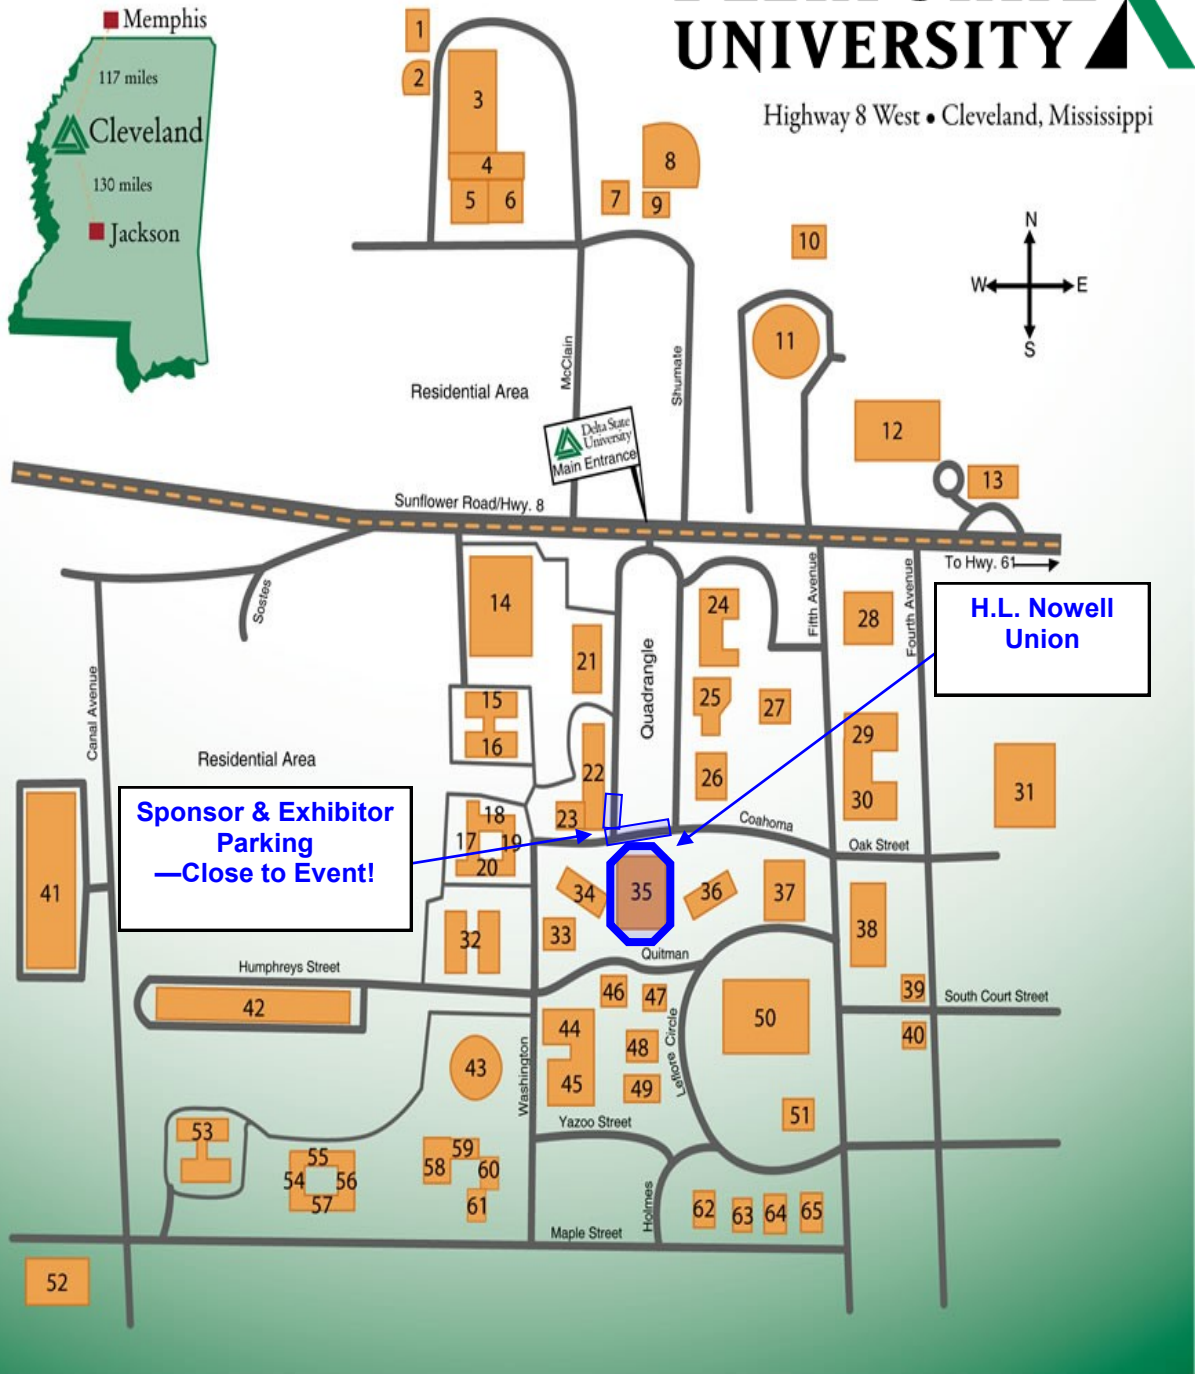

DELTA STATE UNIVERSITY

Highway 8 West • Cleveland, Mississippi

1. Delta State Soccer Field
2. University Field - Softball
3. Travis E. Parker Field - Football
4. Billy Dorgan, Jr. Student Performance Center
5. Chadwick Dickson Intercollegiate Athletic Building
6. J.A. "Bud" Thigpen, Jr. Baseball Annex
7. Bryce Griffis Practice Center
8. Dave "Boo" Ferriss Field - Baseball
9. Robert L. Crawford Center & Dave "Boo" Ferriss Museum
10. Darrell Foreman Golf Course
11. Walter Sillers Coliseum
12. Kent Wyatt Hall
13. Hugh Ellis Walker Alumni Foundation House
14. Bologna Performing Arts Center
15. Harkins Residence Hall - Women
16. Lawler Residence Hall - Women

17. Hammett Residence Hall - Women
18. Tatum Residence Hall - Women
19. Cain Residence Hall - Women
20. Fugler Residence Hall - Women
21. William H. Zeigel Music Center
22. Thomas L. Bailey Hall
23. Hamilton-White Child Development Center
24. W.M. Kethley Hall
25. Fielding L. Wright Art Center/Holcombe-Norwood Hall
26. James W. Broom Hall/Kathryn Keener Hall
27. E.R. Jobe Hall
28. James M. Ewing Hall
29. Eleanor Boyd Walters Hall
30. R.L. Caylor Hall
31. School of Nursing
32. Brumby-Castle Residence Hall - Women
33. O.W. Reily Student Health Center

34. Ward Residence Hall - Women
35. H. L. Nowell Student Union
36. Cleveland Residence Hall - Women
37. Charles W. Capps, Jr. Archives & Museum
38. Gibson-Gunn Aviation Building
39. Wesley Foundation
40. Baptist Student Center
41. E. B. Hill/Canal Street Student Apartments
42. Humphreys Street/ Cafeteria Student Apartments
43. Young-Mauldin Dining Hall
44. Forest Earl Wyatt Gymnasium
45. Aquatics Center
46. Odealier J. Morgan Laundry
47. Lena Roberts Sillers Chapel
48. George B. Walker Natatorium
49. Whitfield Gymnasium
50. Roberts-LaForge Library