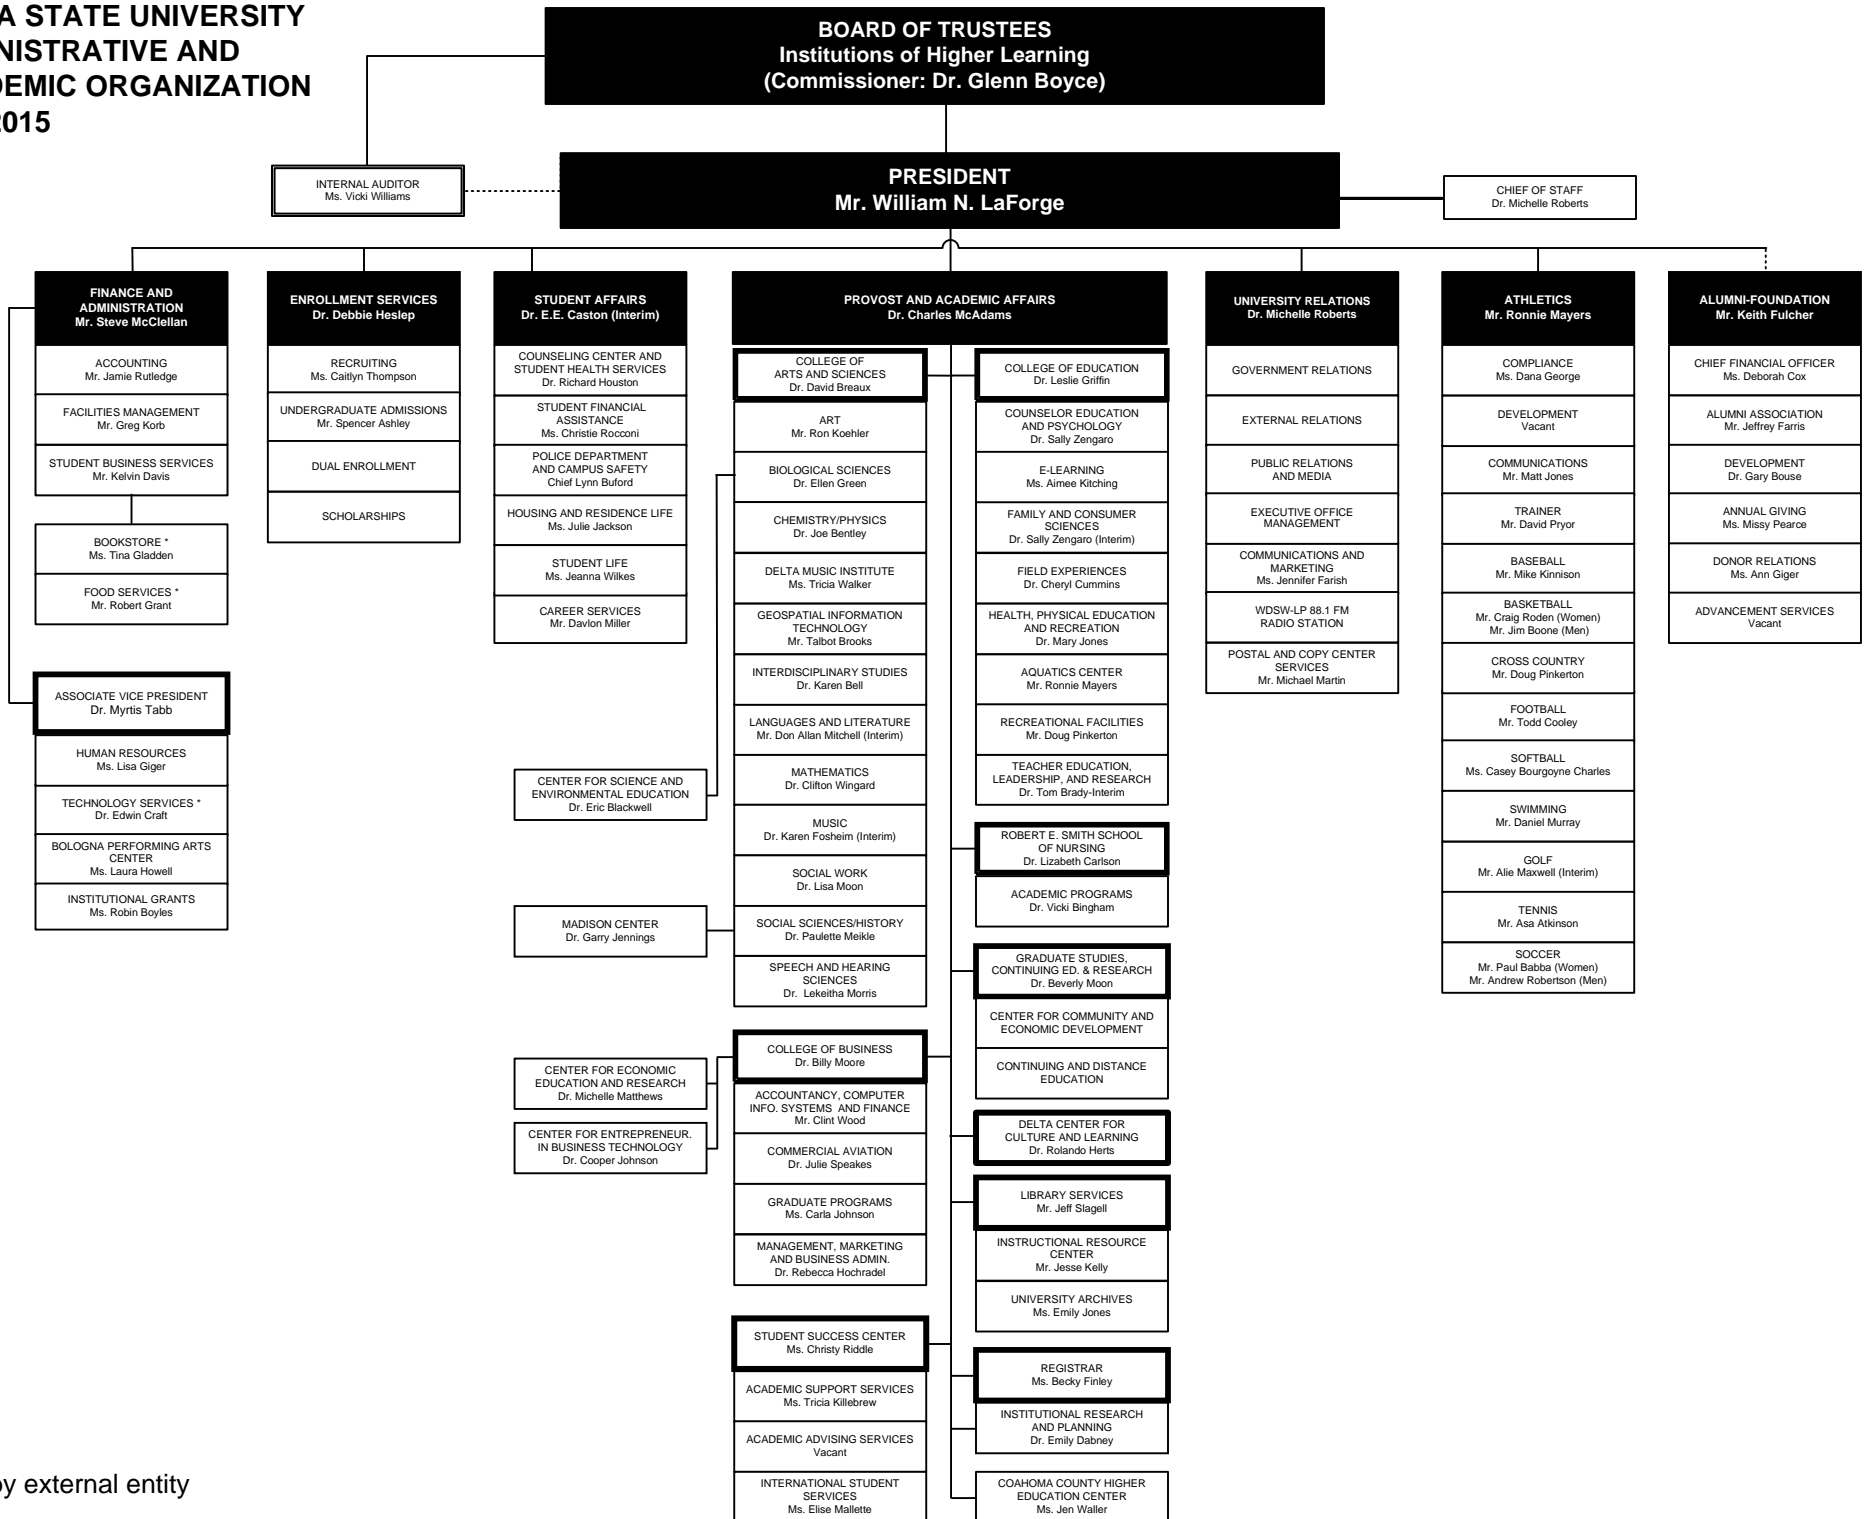

**DELTA STATE UNIVERSITY
ADMINISTRATIVE AND
ACADEMIC ORGANIZATION
July 2015**

* Managed by external entity