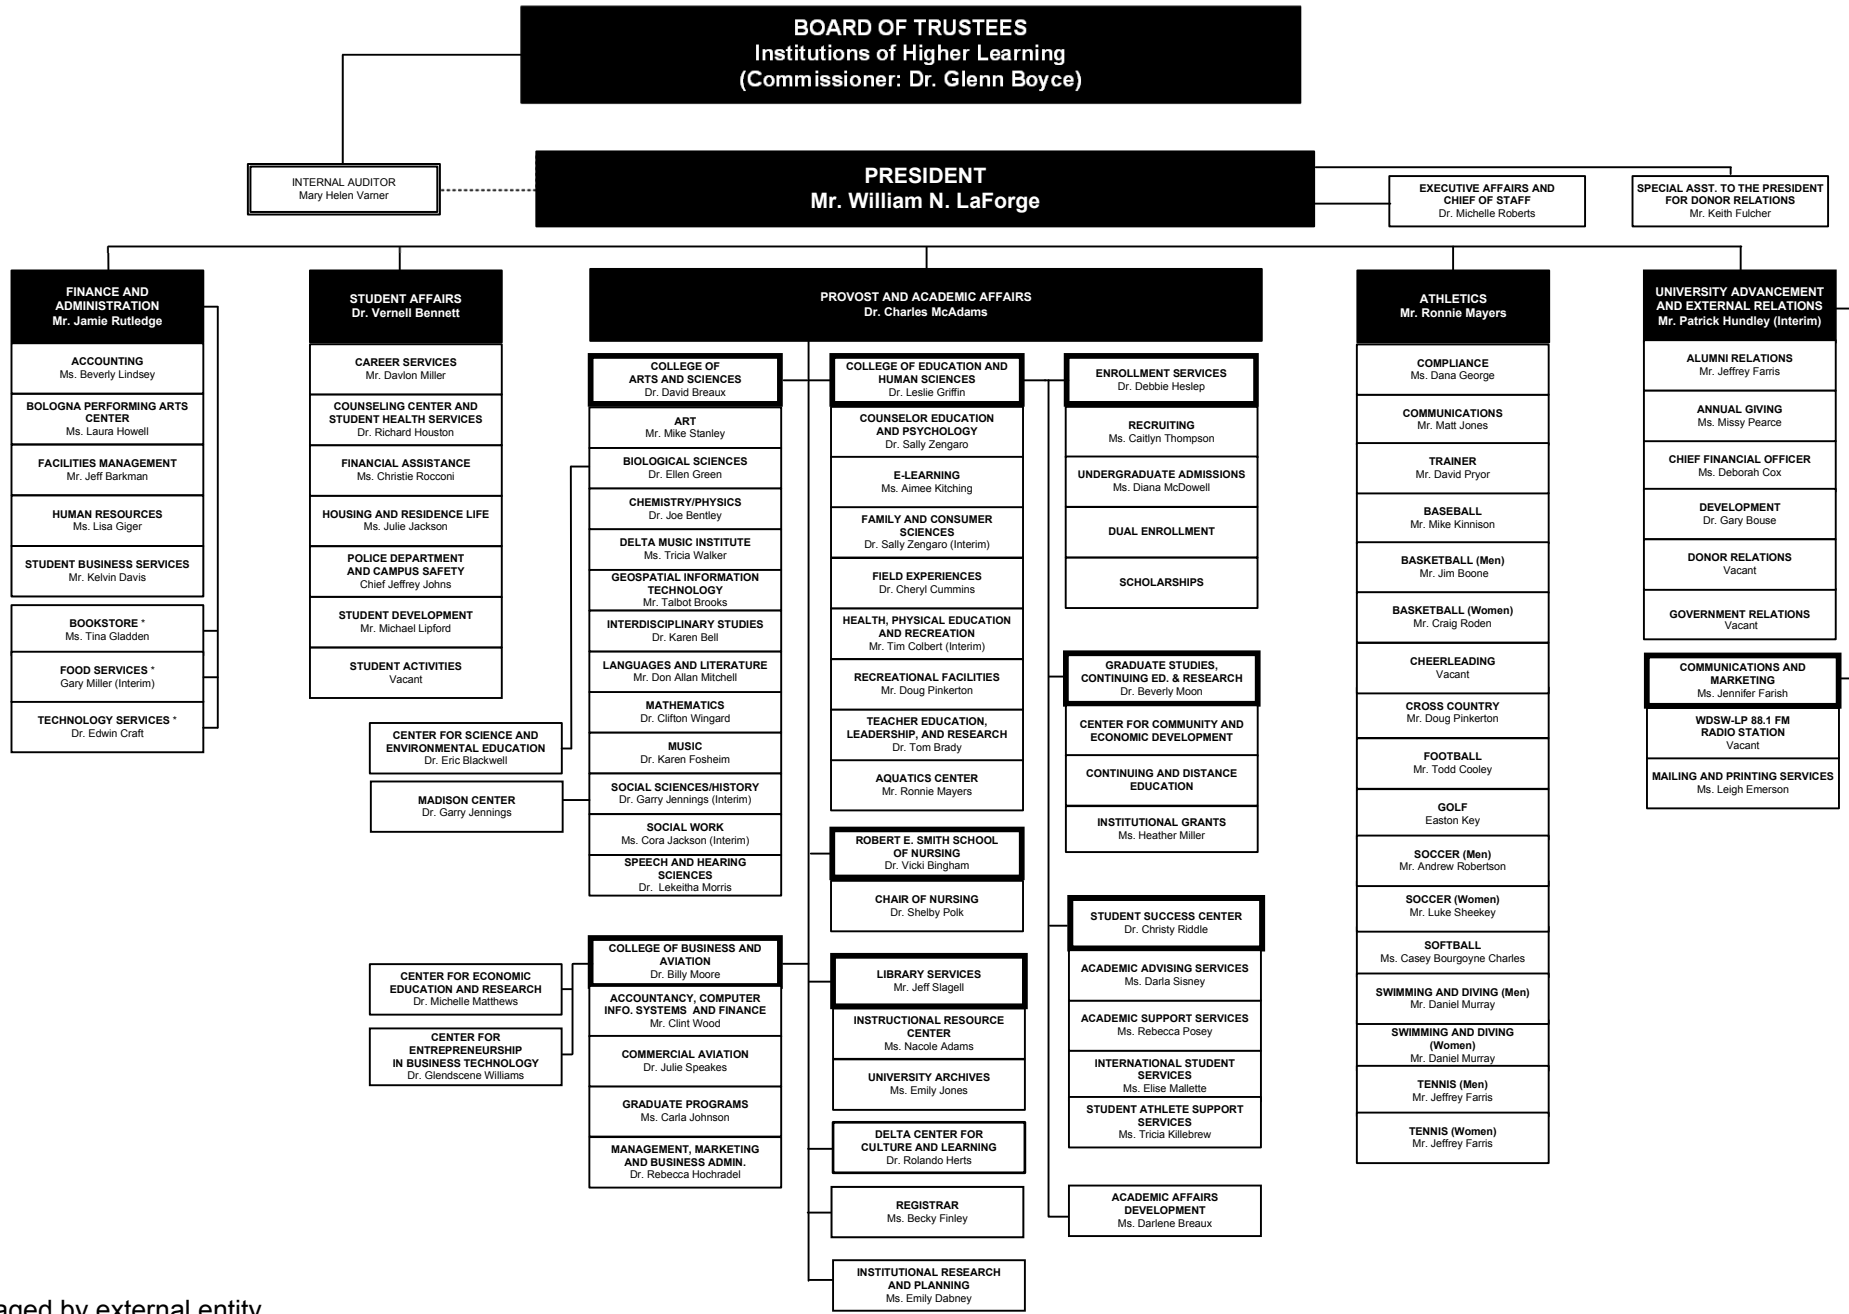

DELTA STATE UNIVERSITY ADMINISTRATIVE AND ACADEMIC ORGANIZATION July 2017

* Managed by external entity