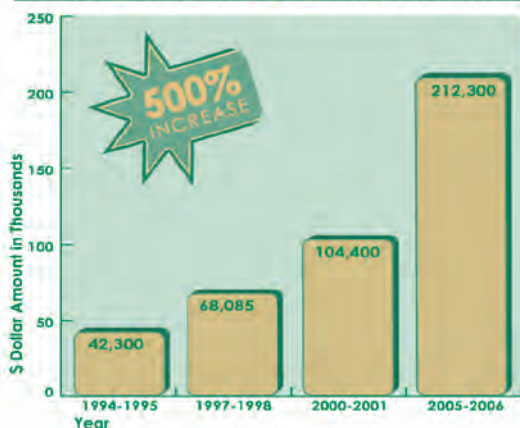

PRIVATELY FUNDED SCHOLARSHIPS

Over the past decade, the Foundation has seen a 500% increase in the amount of scholarship dollars awarded to Delta State students. This increase is due to the ongoing support of the University's alumni and friends.