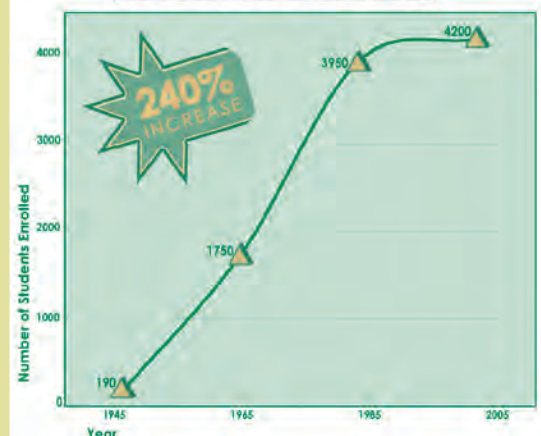

STUDENT ENROLLMENT