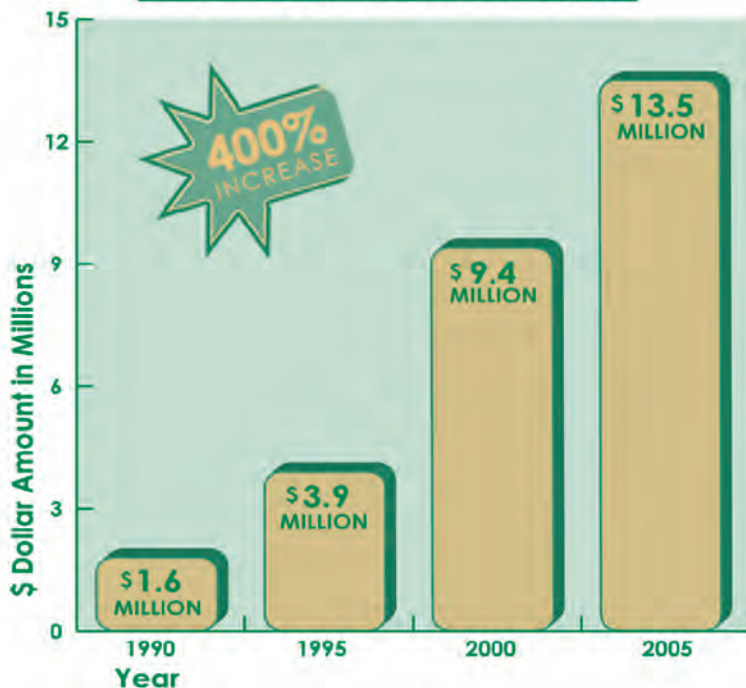

ENDOWMENT GROWTH

This graph illustrates the growth of the Foundation's endowment over the past 15 years. The Foundation's assets have grown to $13.5 Million as of June 30, 2005.

- BELL, WILLIAM T
- BLACK, FAYE
- BLAKEMAN, MARY C
- BRADBERRY, DAVID
- BROWN, GAY THOMAS
- BRYANT, GENE A
- CALCOTE, JOYCE
- CANNON, TOMMY
- CARR, CHERYL H
- CIVELLO, SALLY MITCHEL
- COLE, CHARLES W
- COOK, LINDA H
- COOPER, BOB
- DAVIS, STEVE
- DIXON, PHIL
- ELLINGTON, NELLIE D
- ELLIS, JOHN SCOTT
- ERVIN, PAUL LOGAN
- FIELDS, MARGARET J
- FITZGERALD, DONNA NIX
- FREE, JIMMY H
- GAINSOLETTI, GARY
- GIBSON, MILDRED V
- GNEMI, LAWRENCE
- GULLEDGE, PAT
- JONES, LUCRETIA
- KELLY, DIANE
- KHANNA, SHANTA SETHI
- LOTT, MARVIN LOUIS
- MAYERS, KAREN SCOTT
- MCGREGOR, SHARON
- MCLENDON, JAMES (JUNE)
- POOL, HELEN E
- RATTERMAN, WILLIAM JACK
- SPRINGER, DOUG
- STEWART, RUSSELL R
- SULLIVAN, HERVAIN L
- SUTTON, ELIZABETH P
- TIMS, ROBERT LEWIS
- VIRCILLO, LEO
- WHEAT, REVELAND
- WIGGINS, THOMAS H
- WRIGHT, BENNIE BARNETT

Class of 1972

- AGUZZI, VICTOR J
- ALEXANDER, JERRY D
- ANTICI, BEVERLY B
- BARFIELD, DANNY JOE
- BIBLE, AL
- BISHOP, MARY T
- BOND, JAMES H
- BROWN, JANICE G
- CALHOUN, GARY JOE
- CARTER-SMITH, JUDY
- CATES, MARY ALICE
- CURNOW, KATHERINE ELIZABETH
- DOUGLAS, EDWIN M
- EDWARDS, FINLEY O
- FIORANELLI, CHARLES WILLIAM
- FOSTER, REBECCA ELLIS
- GLADDEN, DAVID LEE
- GOUDELOCK, CLIFFORD P
- GRAHAM, KATHY D
- GRIFFIN, LIBBY L
- HARBER, BILLY RAY
- HARVEY, JOHN
- JACKS, BEVERLY
- JACKSON, VERNON
- JONES, MICHAEL E
- JONES, STEVEN L
- LAFORGE, WILLIAM N
- MCCLEAVE, SHEILA
- MURPHY, CINDY K
- NARON, TOMMY
- NEYMAN, MIKE
- NOWELL, BILLY B
- PATTERSON, SUE L
- PEARSON, SUE
- RICHARDSON, NANNIE H
- SMITH, CONNIE CREASY
- SOWELL, JO A
- WALKER, JAMES GARY
- WIMBERLY, BONNIE C
- WOOD, J WALTER
- WORSHAM, GARY
- YARBOROUGH, RONALD G

Class of 1973

- AGUZZI, MARY C
- AGUZZI, RONALD
- BARRETT, JERRY L
- BECKHAM, TERRY
- BLANSETT, HARVEY WAYNE
- BOONE, ROBERT L
- BRABHAM, JACK
- BUCK, CATHERINE
- BURRELL, ALLEN L
- CALHOUN, SUSAN
- CARTER, TYAN WESLEY
- COOPER, WILLIAM
- DAVIS, OMA STEELE
- DIFABIO, JOE
- ERVIN, ELSIE LYNN
- EVERETT, MICHAEL
- FERGUSON, FRANK H
- FLOWERS, J B
- FOSTER, HUBERT
- FOSTER, KARLA H
- GILDER, SHIRLEY
- GLADDEN, JOSEPH R
- HEATH, CHARLES R
- HELMS, BRENDA C
- HUDSON, FRANCES C
- HUDSON, KENNETH W
- HUFF, PATY SUE
- JOHNSON, DEBRA JANE
- JOHNSON, MARY JANE
- JONES, LEXIE NELSON
- LEIVINGSTON, SHAREE H
- MASSEY, ANGELE' TAYLOR
- MATTHEWS, LARRY J
- NESTLER, BYRON
- NICHOLS, JOHNNY
- POSEY, HAL D
- POSEY, HALSEY D
- SAFLEY, BRENDA R
- SMITH, WAYNE
- WHITE, ROBERT N
- WILLIAMS, JERRY LEE

Class of 1971

- ANDERSON, ESTERIA
- BAILEY, HUGH LEE
- BOWIE, LINDA J
- BRADBERRY, RANDALL
- BROOKS, BECKY M
- CHIZ, NANCY K
- COLEMAN, LINDA CAROL
- DAVIS, FRANK
- DAVIS, JANET W
- DAVIS, MARION G
- ENGLAND, ROBERT A
- EVERETT, VICKI H
- GILBERT, BETTY J
- HALL, BARBARA NORWOOD
- JACOB, MARYNELL
- JENKINS, HAL
- LAMB, TIMOTHY H
- MCCLEIN, RUFUS
- MILLER, GEORGE C
- MORLINO, EDWARD THOMAS
- MULLINS, ELIZABETH E