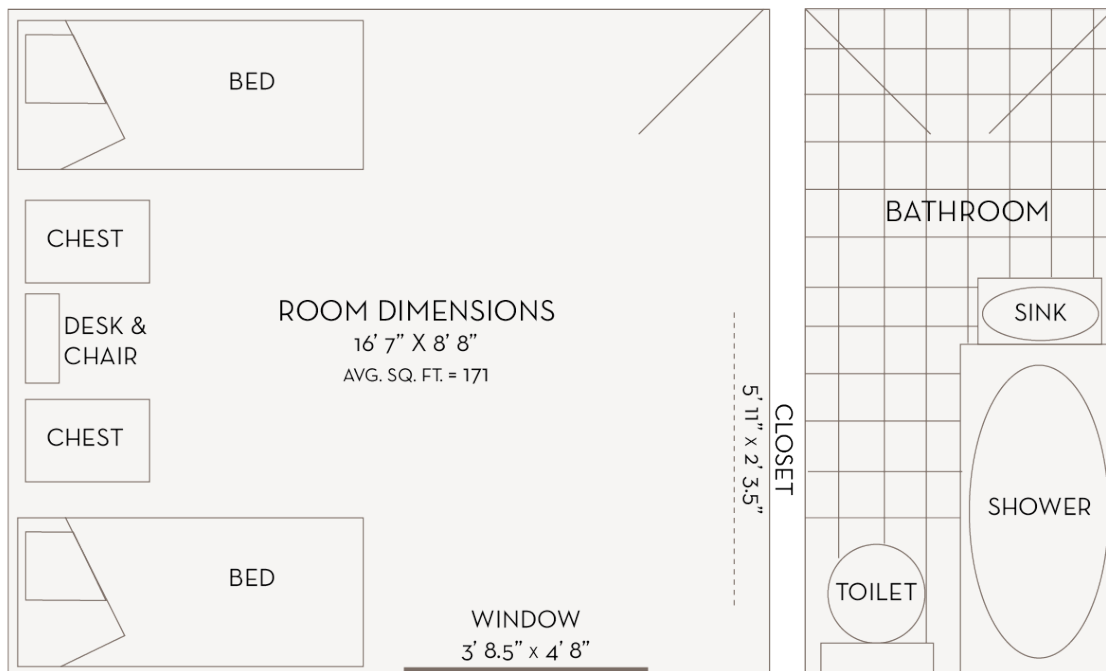

CAIN-TATUM HALL

men's residence

hall information

- 2-story suite style residence hall with spacious first floor lobby

room information

- Room furniture includes 2 beds, 1 with chair, 2 built-in chests, a waste can and shared closet with a shelf on top
- Carpet flooring
- Bathroom includes sink, shower and toilet

features

- Wireless Internet Access
- Cable TV
- Local Telephone Service
- Washer/Dryer Access
- Vending Machines
- Window Blinds
- Security Doors
- Surveillance Cameras

pricing

- $2,125.00 room cost per semester
- $1,062.50 private room fee per semester