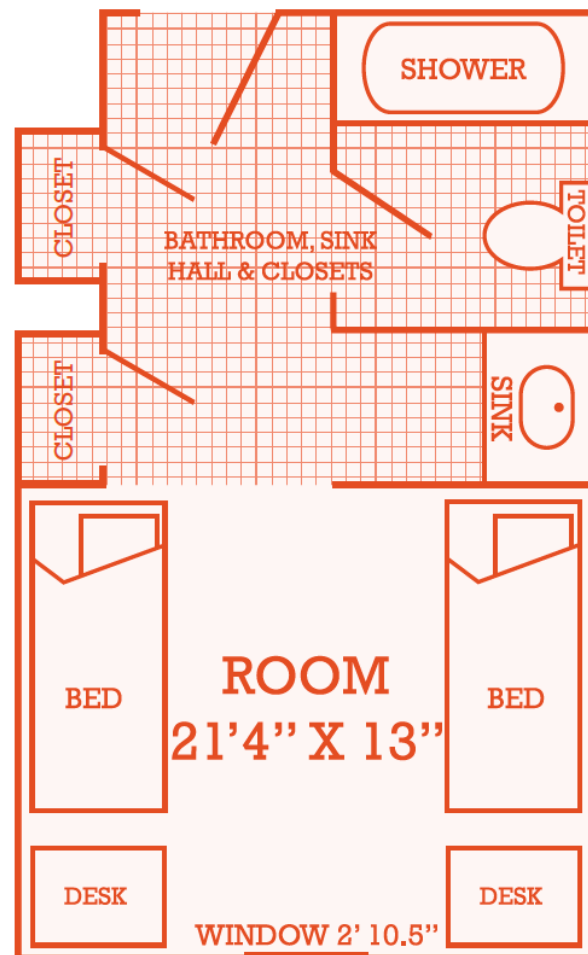

FOUNDATION HALL

coreidential

hall information

- 3-story private bath residence hall
- Study rooms on second and third floor
- Common kitchens with space and equipment for meal preparation

room information

- Room furniture includes 2 beds, 2 desks with chairs, 2 chests and a waste can
- There are two closets that can be secured with the resident's key
- Ceramic tile and carpet in rooms
- Bathroom includes sink with drawers underneath, toilet, shower and several towel racks

features

- Wireless Internet Access
- Ethernet Access
- Cable TV
- Local Telephone Service
- Washer/Dryer Access
- Elevator
- Vending Machines
- Window Blinds
- Security Doors
- Handicap Accessible
- Surveillance Cameras

pricing

- $2,400.00 room cost per semester
- $1,200.00 private room fee per semester