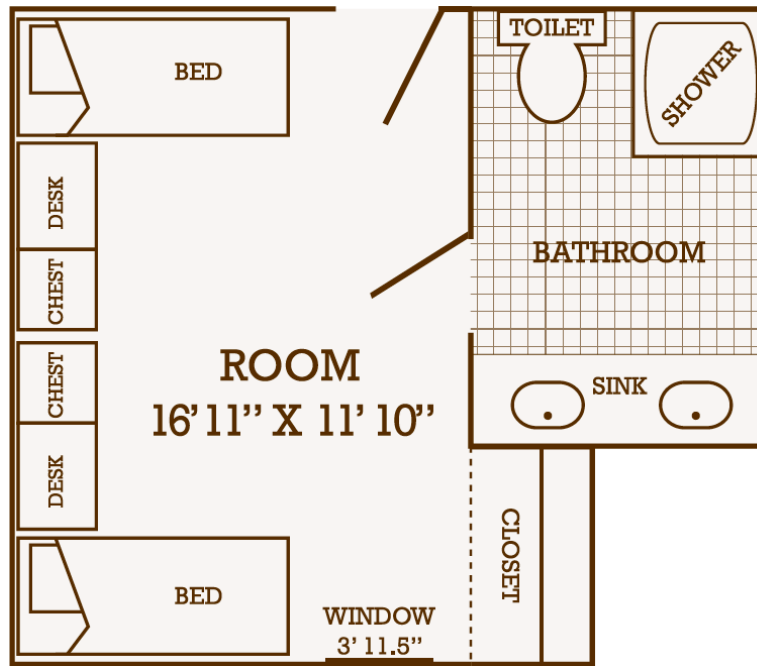

BRUMBY- CASTLE HALL

women's residence

hall information

- 3-story suite style residence hall
- 4 computer labs within the hall for residents

room information

- Room furniture includes 2 beds (single/bunk), 2 built-in desks with chairs, 2 built-in chests and a waste can
- The closet is a shelf/rod combination
- Multicolored carpet in rooms
- Bathroom includes 2 sinks, cabinets and drawers, toilet, shower, several towel racks and shelves above the toilet

features

- Wireless internet
- Ethernet
- Cable TV
- Washer/Dryer
- Elevator
- Vending machines
- Window blinds

pricing

- $2,225.00 room cost per semester
- $1,112.50 private room fee per semester