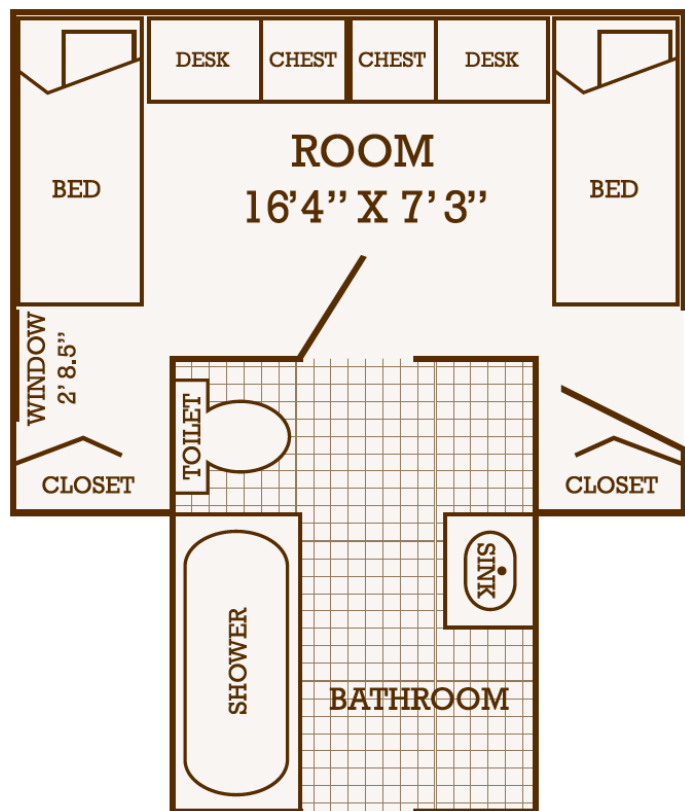


RESIDENCE HALLS | 2017 - 2018

BRUMBY- CASTLE HALL

women's residence

hall information

- 3-story suite style residence hall
- 4 computer labs within the hall for residents

room information

- Room furniture includes 2 beds (single/bunk), 2 built-in desks with chairs, 2 built-in chests and a waste can
- The closet is a shelf/rod combination
- Multicolored carpet in rooms
- Bathroom includes 2 sinks, cabinets and drawers, toilet, shower, several towel racks and shelves above the toilet

women's residence

hall information

- 3-story suite style residence hall with first and second floor lobby areas
- Common kitchen with a stove, refrigerator, sink and counter space

room information

- Room furniture includes 2 beds (single/bunk), 2 built-in desks with chairs, 2 built-in chests and a waste can.
- There are two closets with a shelf at the top of each.
- Tiled flooring.
- Bathroom includes vanity with sink, drawers and cabinets, toilet, full sized shower/tub, 2 large medicine cabinets and towel racks.

BLANSETT HALL

men's residence

hall information

- 3-story suite residence hall with a spacious first floor lobby
- Computer labs within the hall for residents

room information

- Room furniture includes 2 beds, 2 desks with chairs, 2 chests and a waste can
- The closet is a shelf/rod combination
- Tiled flooring
- Bathroom includes 2 sinks with cabinet and drawers underneath, walk-in shower, and several towel racks

men's residence

hall information

- 2-story suite style residence hall with spacious first floor lobby

room information

- Room furniture includes 2 beds, 1 with chair, 2 built-in chests, a waste can and shared closet with a shelf on top
- Carpet flooring
- Bathroom includes sink, shower and toilet