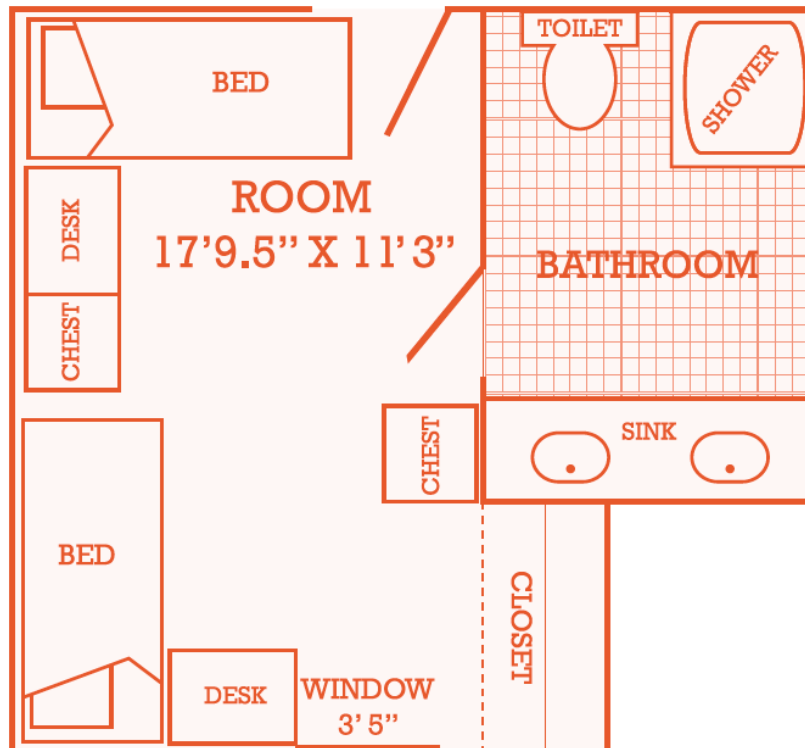


RESIDENCE HALLS | 2017 - 2018

BRUMBY- CASTLE HALL

women's residence

hall information

- 3-story suite style residence hall
- 4 computer labs within the hall for residents

room information

- Room furniture includes 2 beds (single/bunk), 2 built-in desks with chairs, 2 built-in chests and a waste can
- The closet is a shelf/rod combination
- Multicolored carpet in rooms
- Bathroom includes 2 sinks, cabinets and drawers, toilet, shower, several towel racks and shelves above the toilet

women's residence

hall information

- 3-story suite style residence hall with first and second floor lobby areas
- Common kitchen with a stove, refrigerator, sink and counter space

room information

- Room furniture includes 2 beds (single/bunk), 2 built-in desks with chairs, 2 built-in chests and a waste can.
- There are two closets with a shelf at the top of each.
- Tiled flooring.
- Bathroom includes vanity with sink, drawers and cabinets, toilet, full sized shower/tub, 2 large medicine cabinets and towel racks.

BLANSETT HALL

men's residence

hall information

- 3-story suite residence hall with a spacious first floor lobby
- Computer labs within the hall for residents

room information

- Room furniture includes 2 beds, 2 desks with chairs, 2 chests and a waste can
- The closet is a shelf/rod combination
- Tiled flooring
- Bathroom includes 2 sinks with cabinet and drawers underneath, walk-in shower, and several towel racks

FUGLER-HAMMETT HALL

men's residence

hall information

- 2-story suite style residence hall with spacious first floor lobby

room information

- Room furniture includes 2 beds, 1 with chair, 2 built-in chests, a waste can and shared closet with a shelf on top
- Carpet flooring
- Bathroom includes sink, shower and toilet