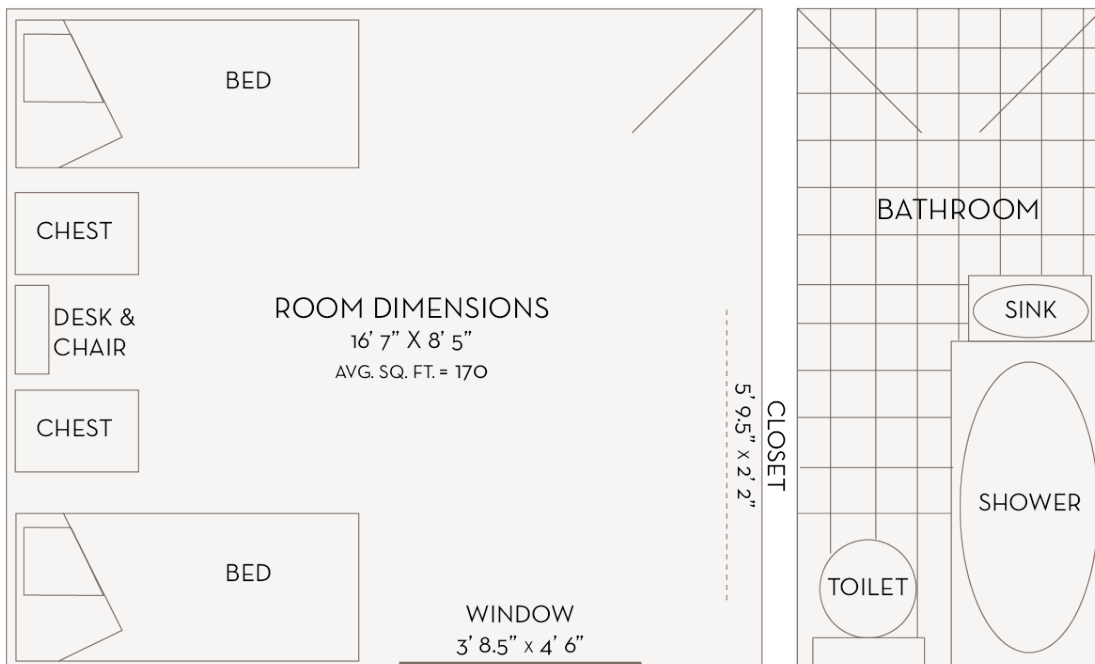

FUGLER-HAMMETT HALL

men's residence

hall information

- 2-story suite style residence hall with spacious first floor lobby

room information

- Room furniture includes 2 beds, 1 with chair, 2 built-in chests, a waste can and shared closet with a shelf on top
- Carpet flooring
- Bathroom includes sink, shower and toilet

features

- Wireless internet
- Cable TV
- Washer/Dryer
- Vending machines
- Window blinds
- Security doors

pricing

- $2,125.00 room cost per semester
- $1,062.50 private room fee per semester