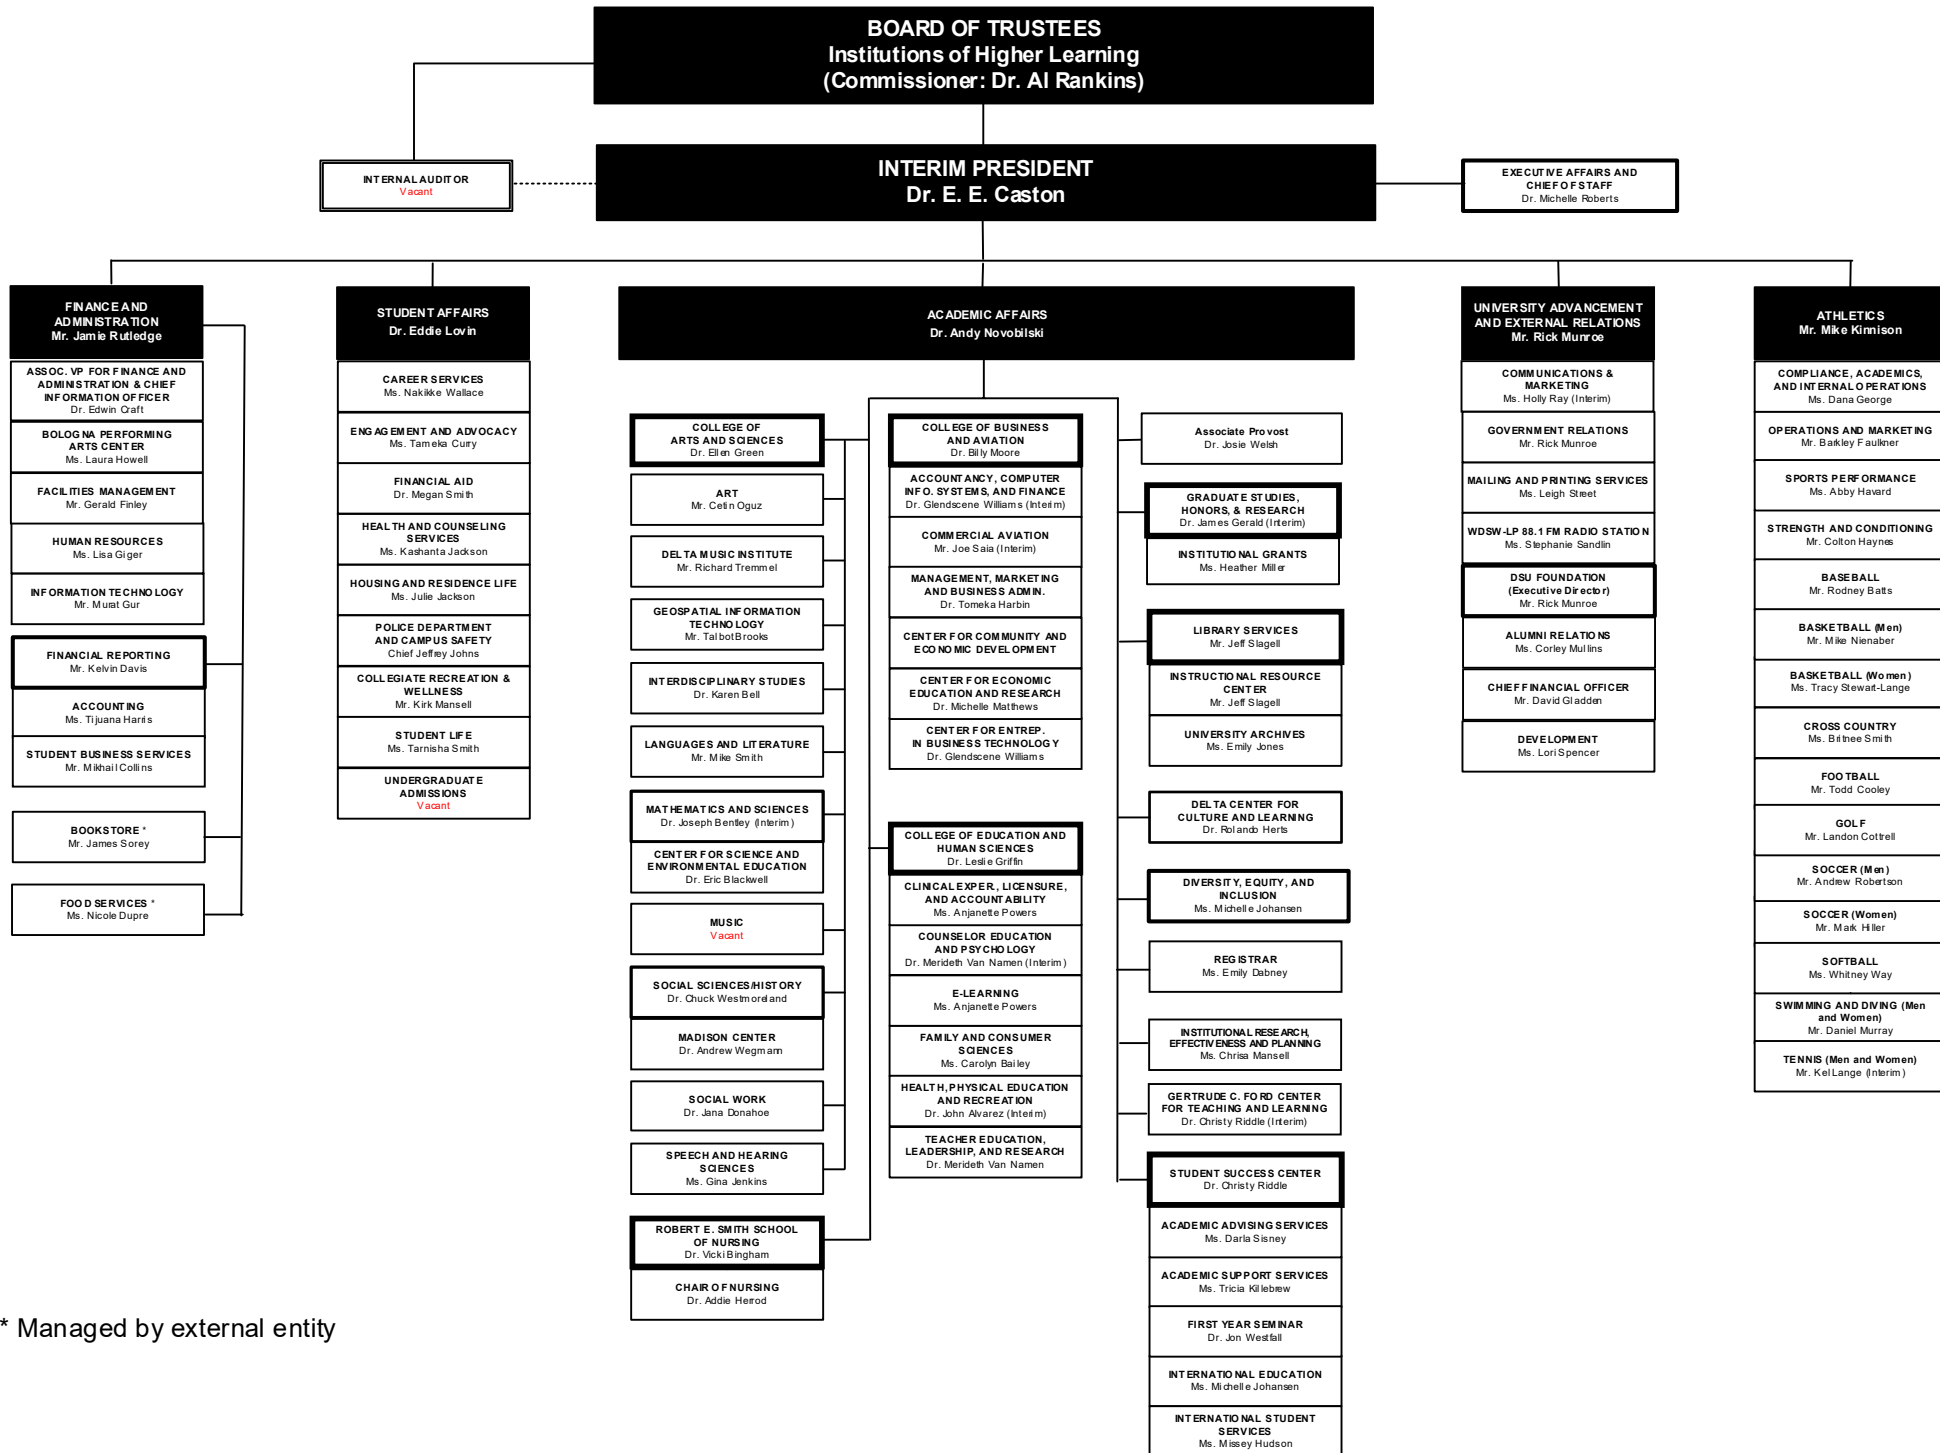

# DELTA STATE UNIVERSITY

## ADMINISTRATIVE AND ACADEMIC ORGANIZATION

July 2022

\* Managed by external entity