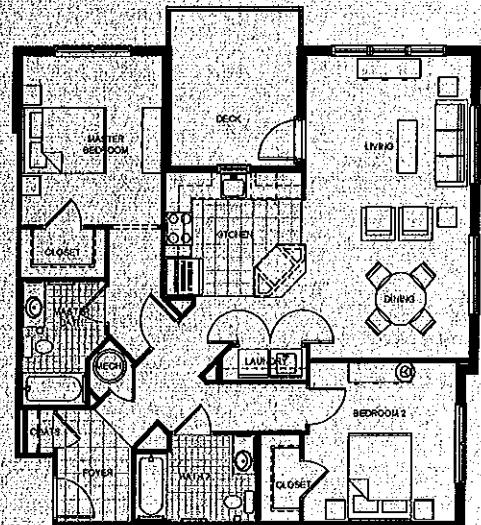

ADDRESS \_\_\_\_\_

PHONE \_\_\_\_\_  
(Work) (Home/Cell)

DEPARTMENT \_\_\_\_\_

TITLE \_\_\_\_\_

SPOUSE \_\_\_\_\_  
(Last) (First) (Middle)

Cleveland, Mississippi • 1.800.GO.TO.DSU • www.deltastate.edu

RETURN TO: Office of Finance and Administration  
Delta State University  
217 Kent Wyatt Hall  
Cleveland, MS 38733

## Features and Amenities

- Two Bedrooms/two baths
- Approximately 1,200 square feet
- Free access to the campus network and internet
- Free basic cable/TV service
- Reserved Parking
- Reserved exclusively for DSU faculty and staff
- Personal deck or balcony
- All appliances provided
- Fitness trail, tennis courts, aquatics center nearby
- Campus dining nearby
- Convenient on-campus location